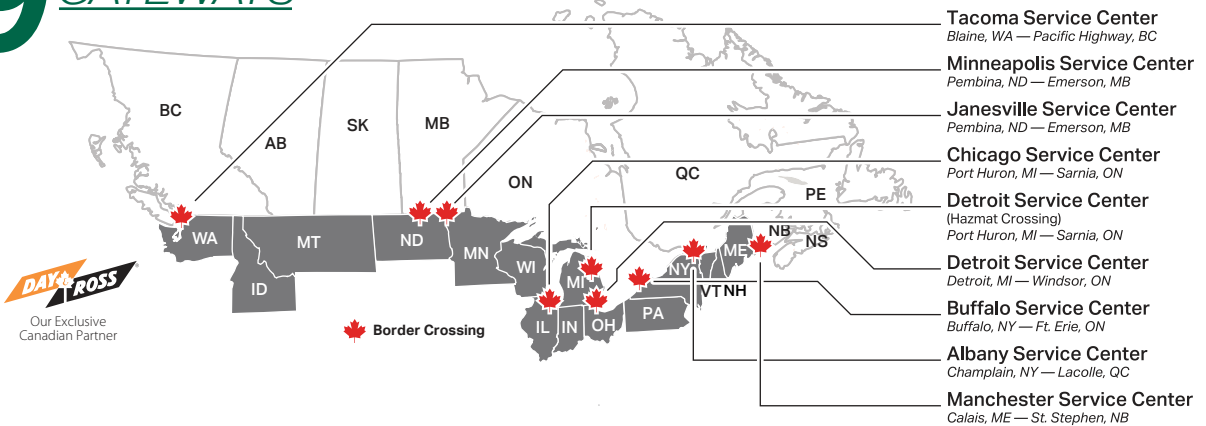

R+L Business Critical
Expedited

Providing

★ **Expedited**

SERVICE TO
CANADA

Fast and Affordable Expediting

R+L Carriers' infrastructure is optimized to accommodate your Canadian Expedited Shipments by utilizing our nationwide network of service centers, fleet of over 5,000 vehicles, state-of-the-art logistics systems, and professional staff poised to service your Expedited needs.

For time-sensitive shipments moving to Canada, call:

866.977.3331

R+L CARRIERS

When You Need it Now, You Need Us!

RLBusinessCritical.com
RLExpedited@RLCarriers.com

 /RLCarriers

 /RLCarriers

1405.27

9 STRATEGIC GATEWAYS

Also offering domestic Business Critical Services:

R+L Carriers' Guaranteed Services will guarantee that your shipment is delivered by 5pm, noon, or within a specified hourly window by the standard delivery date scheduled, or your shipment will be free.

R+L Carriers' Business Critical Weekend Express lowers your costs by shipping on Friday and delivering on Monday. It's an affordable alternative to air freight.