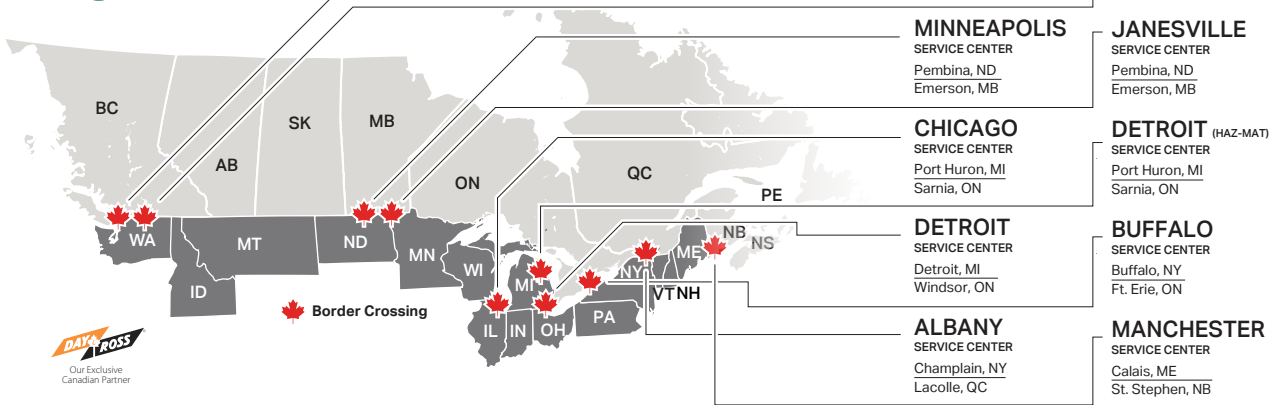

FAST AND AFFORDABLE EXPEDITING TO CANADA

- Weekend/After hours support
- 24/7 Monitoring
- 99.7% On-time service rating
- Supported by Dedicated Expedited Teams
- In-cab scanning technology allows early PARS acceptance
- C-TPAT/FAST Certified, ACE Approved
- Direct service to over 90% of Canada's population with our exclusive partnership with Day & Ross Freight

Required Documents*

+

Bill of Lading[†]

Invoice[‡] (w/ USD value & broker info)

* NAFTA Certificate of Origin only required if exempt from duties/taxes.

† Ensure complete and accurate info on BOL and Invoice to avoid delays.

BOL and Invoice should also have detailed, common sense commodity descriptions to avoid delays.

10 STRATEGIC GATEWAYS

Also offering domestic Business Critical Services:

R+L Carriers' Guaranteed Services will guarantee that your shipment is delivered by 5pm, noon, or within a specified hourly window by the standard delivery date scheduled, or your shipment will be free.

R+L Carriers' Business Critical Weekend Express lowers your costs by shipping on Friday and delivering on Monday. It's an affordable alternative to air freight.